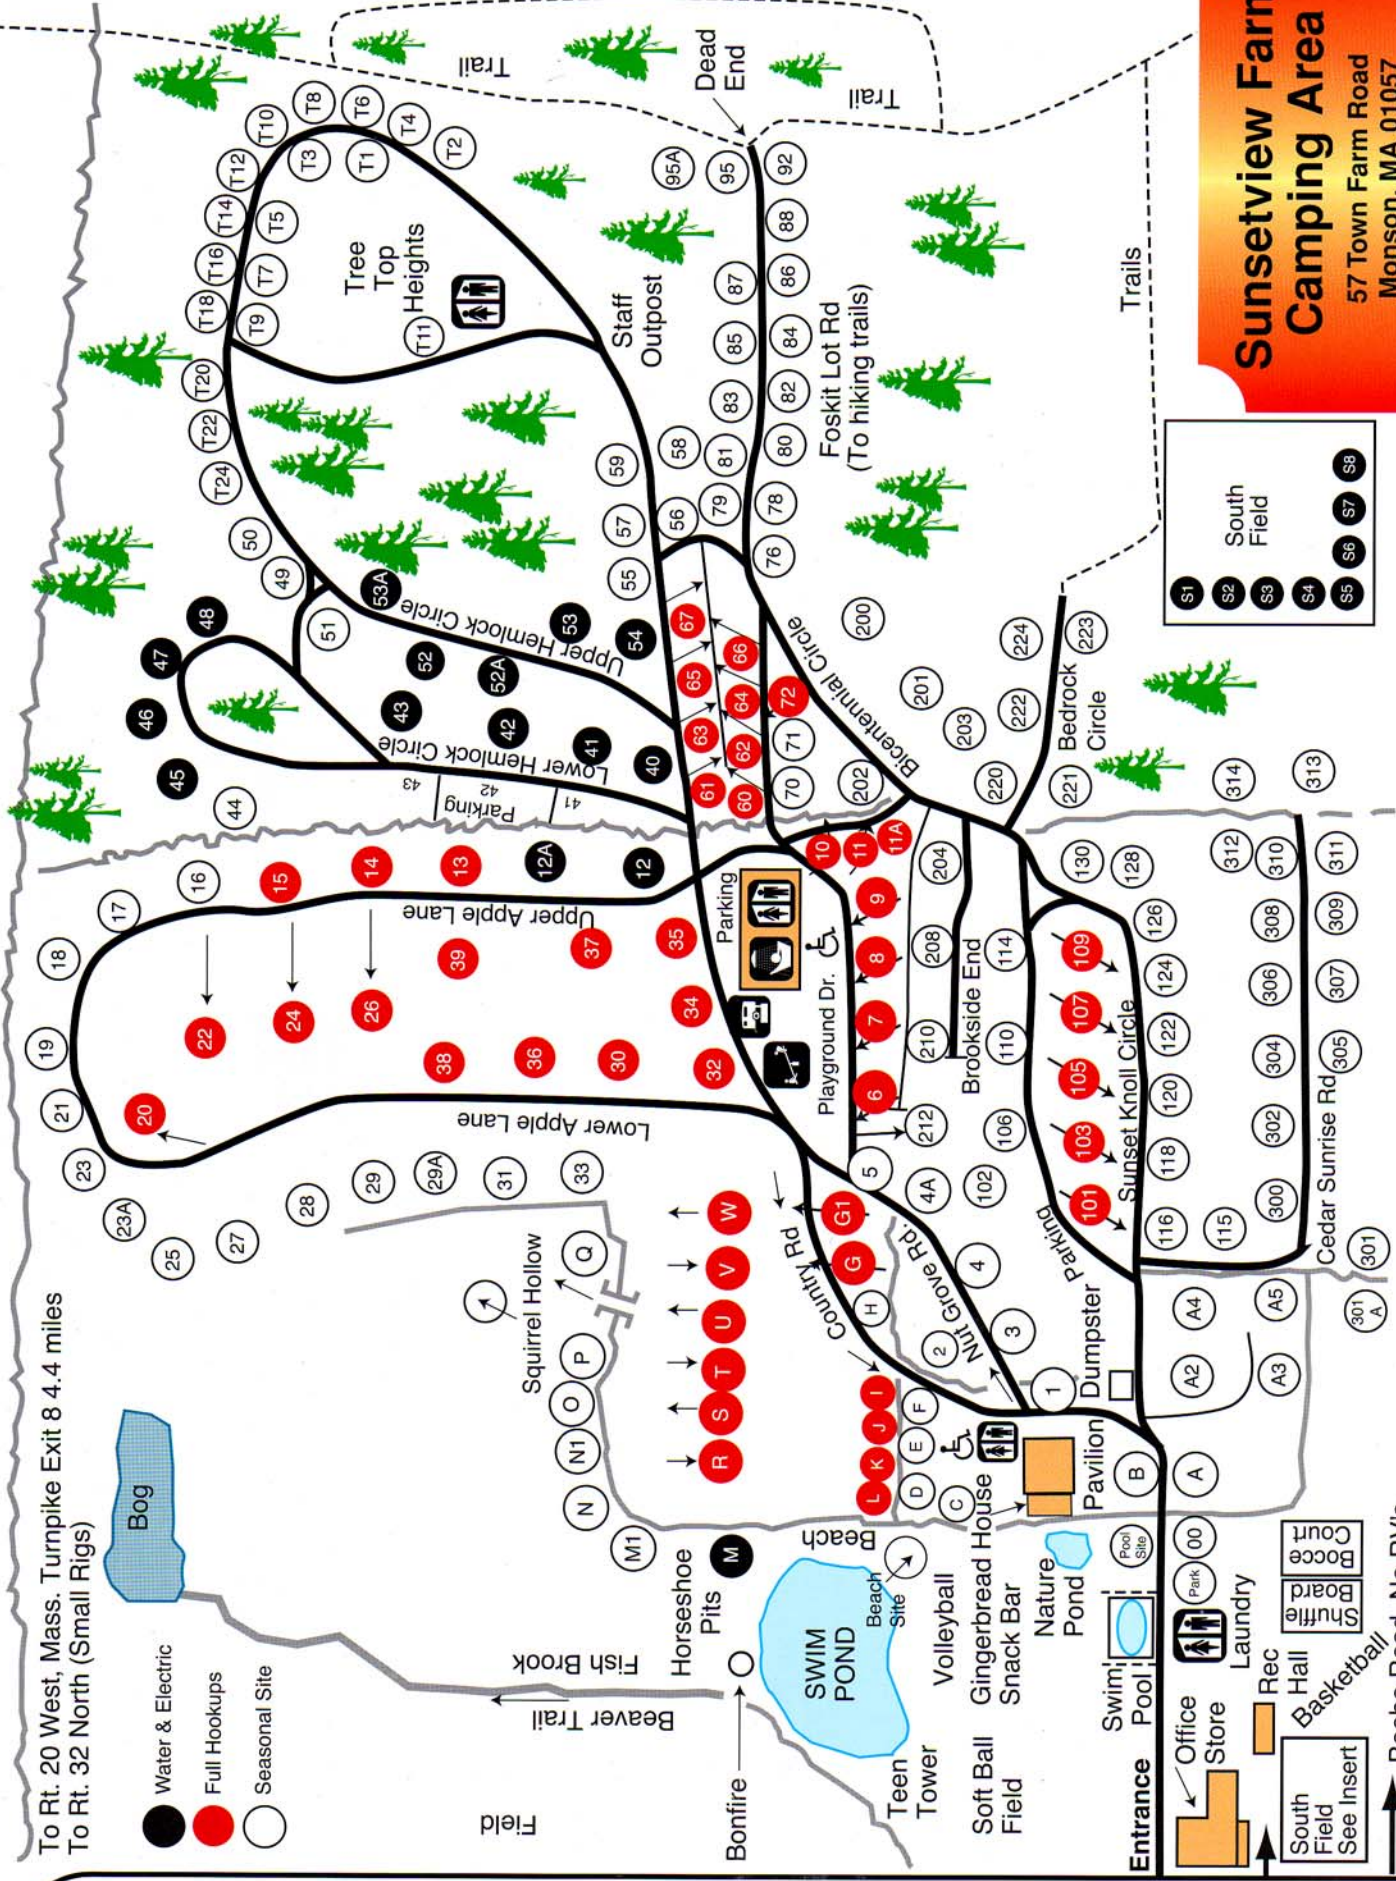

Sunsetview Farm Camping Area

57 Town Farm Road
Monson, MA 01057
(413) 267-9269

www.sunsetview.com

South Field

S1	S2	S3	S4	S5	S6	S7	S8
----	----	----	----	----	----	----	----

To Rt. 20 West, Mass. Turnpike Exit 8 4.4 miles
To Rt. 32 North (Small Rigs)

To Rt. 32
Best Rt.
for
Big Rigs

Beebe Road No RV's
Brimfield Road To Brimfield and Rt. 20 East, Sturbridge, Mass. Turnpike Exit 9, 14 miles

Town Farm Road